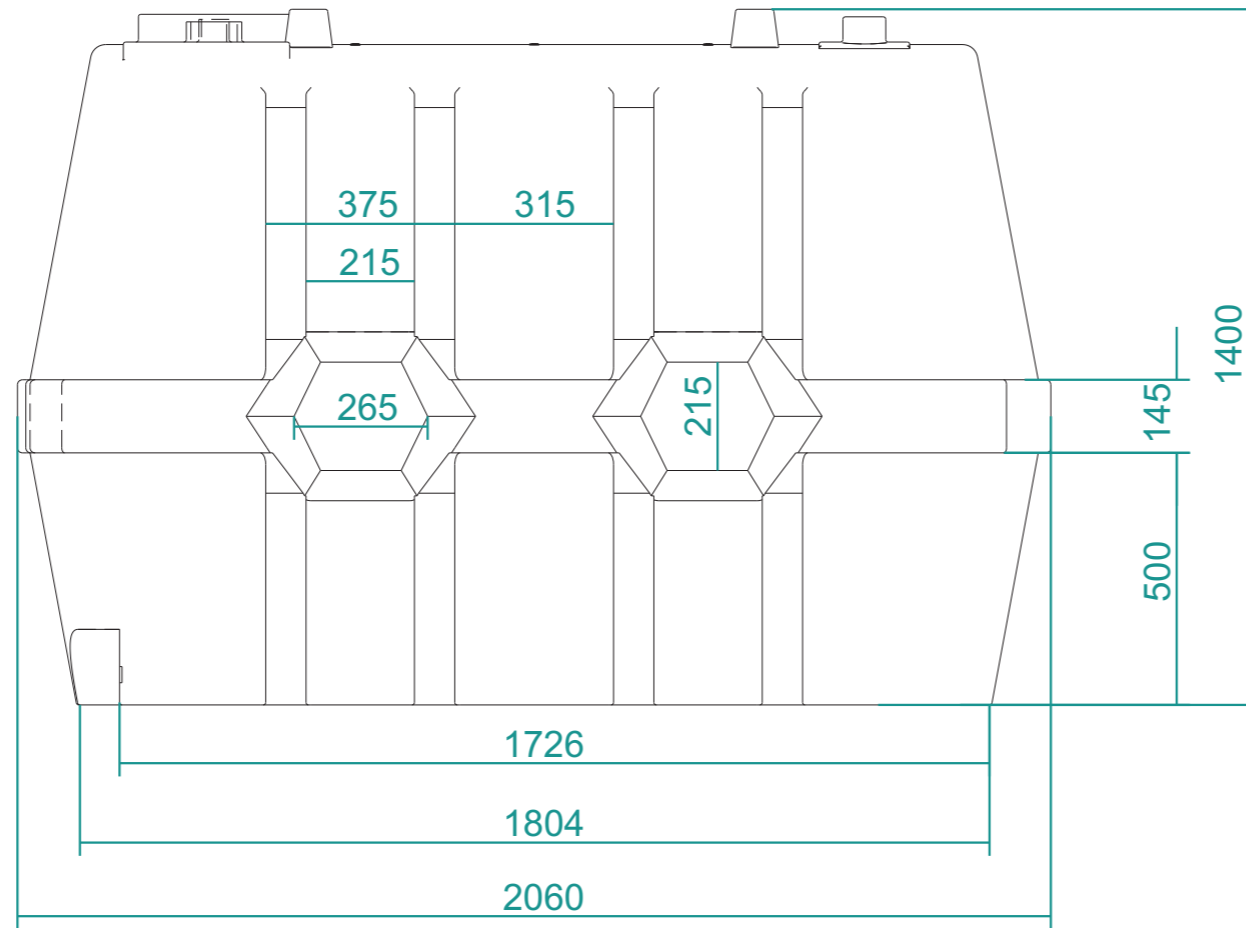

**TANKS
DIRECT**

TD1200

Weight	70kg
Capacity	1220litres
Diameter	-
Length	2060mm
Width	660mm
Height	1400mm

TD1200

R1220	No. 1 of 1	3rd Angle Orthographic	scale: 1:15	Design by Inky Design www.inky-design.co.uk
			drawn by: Jonathan Taphouse (BEng)	
			date: 23 - 04 - 2010	ISO