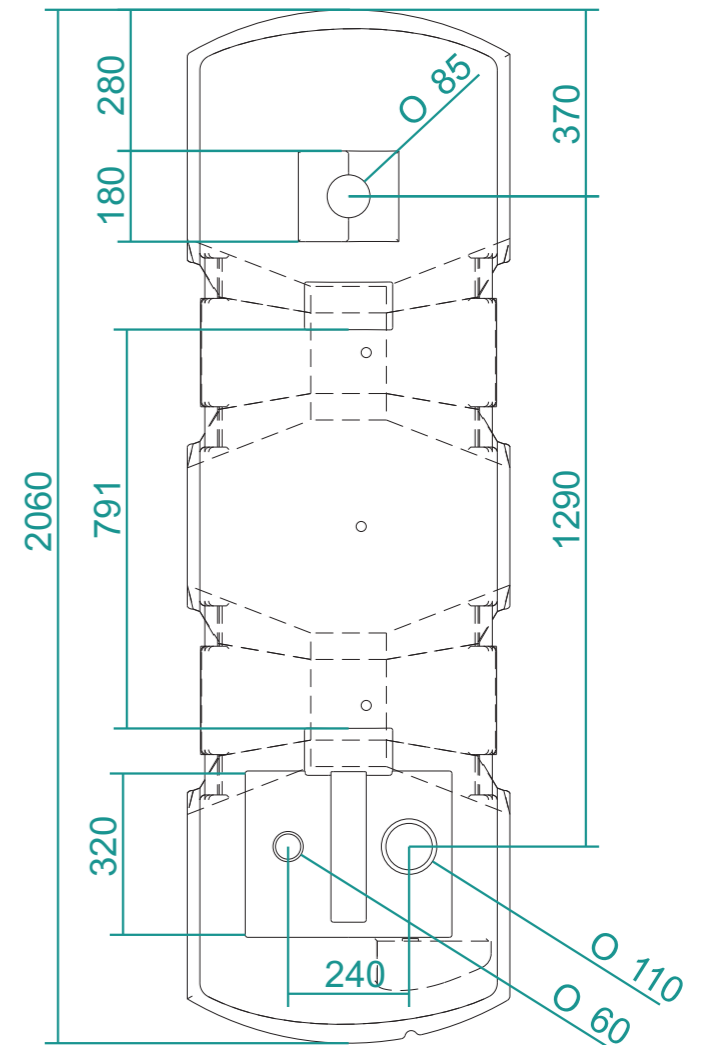

**TANKS
DIRECT**

TD1200

Weight	70kg
Capacity	1220litres
Diameter	-
Length	2060mm
Width	660mm
Height	1400mm

TD1200

R1220	No. 1 of 1	3rd Angle Orthographic	scale: 1:15	Design by Inky Design www.inky-design.co.uk
			drawn by: Jonathan Taphouse (BEng)	
			date: 23 - 04 - 2010	ISO