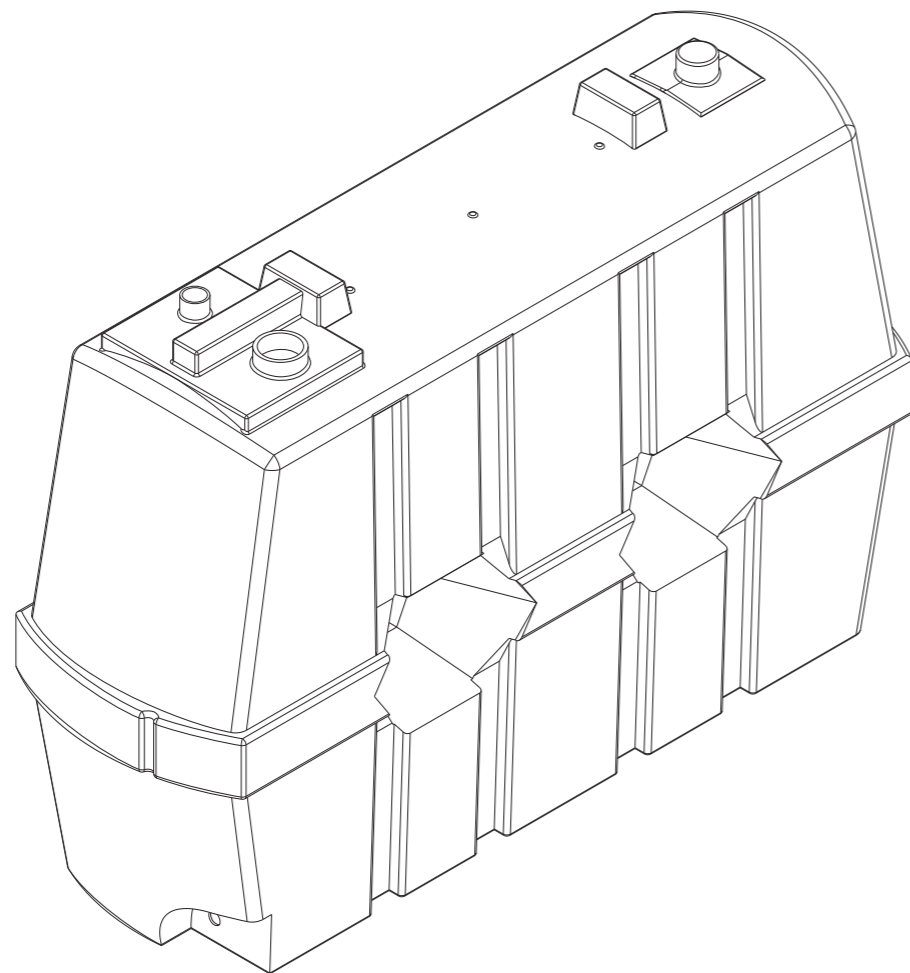

**TANKS
DIRECT**

TD1200

Weight	70kg
Capacity	1220litres
Diameter	-
Length	2060mm
Width	660mm
Height	1400mm

TD1200

R1220	No. 1 of 1	3rd Angle Orthographic	scale: 1:15	Design by Inky Design www.inky-design.co.uk
			drawn by: Jonathan Taphouse (BEng)	
			date: 23 - 04 - 2010	ISO