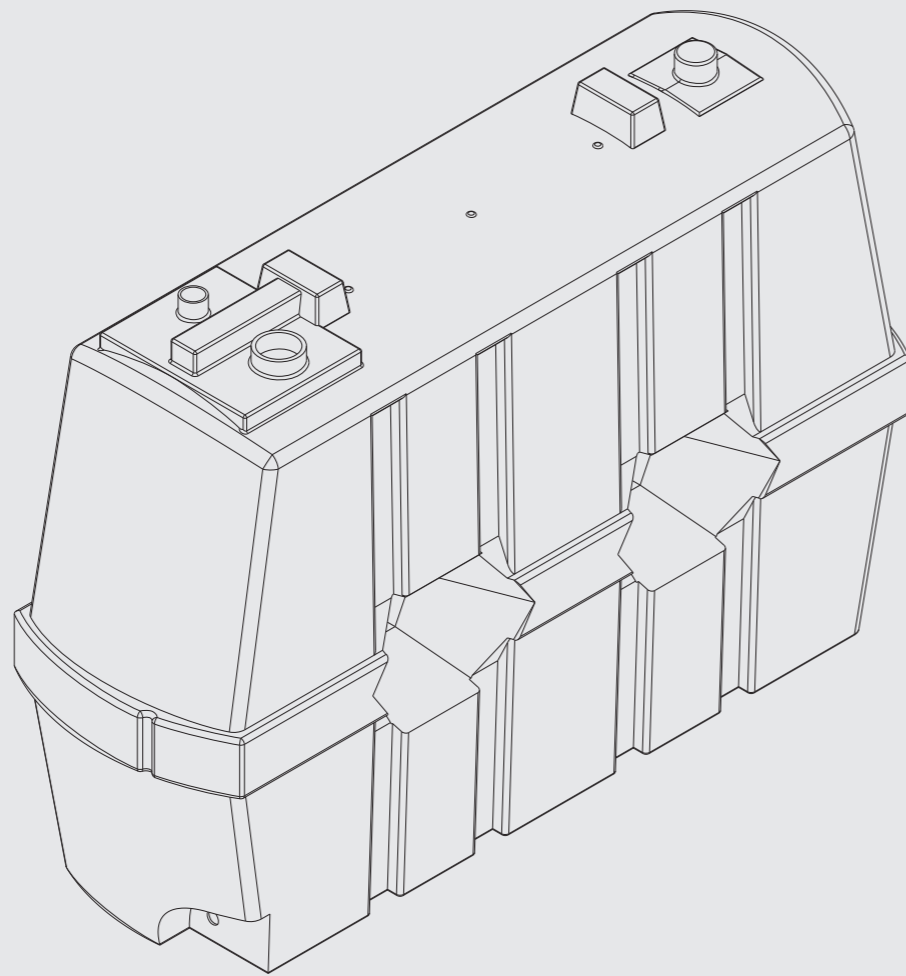

**TANKS
DIRECT**

TD1200

Weight	70kg
Capacity	1220litres
Diameter	-
Length	2060mm
Width	660mm
Height	1400mm

TD1200

R1220	No. 1 of 1	3rd Angle Orthographic	scale: 1:15	Design by Inky Design www.inky-design.co.uk
			drawn by: Jonathan Taphouse (BEng)	
			date: 23 - 04 - 2010	ISO