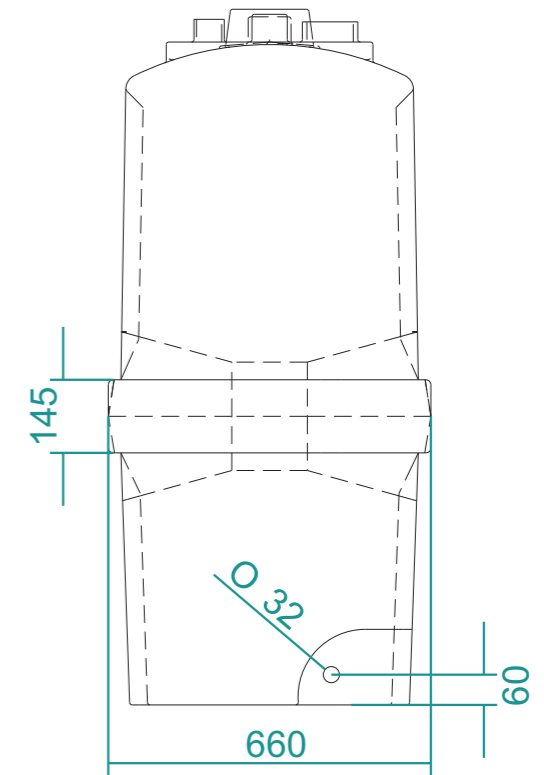

**TANKS
DIRECT**

TD1200

Weight	70kg
Capacity	1220litres
Diameter	-
Length	2060mm
Width	660mm
Height	1400mm

TD1200

R1220	No. 1 of 1	3rd Angle Orthographic	scale: 1:15	Design by Inky Design www.inky-design.co.uk
			drawn by: Jonathan Taphouse (BEng)	
			date: 23 - 04 - 2010	ISO